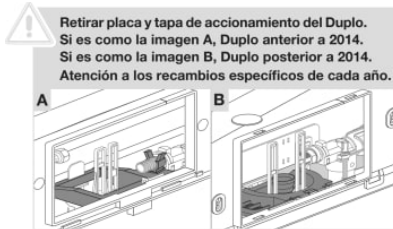

IN-WALL

DUPLO WC - Concealed structure for toilet with dual flush cistern (6/3 L)

DIMENSIONS

| | |
|--------|---------|
| Length | 500 mm |
| Width | 140 mm |
| Height | 1120 mm |

SPARE-PARTS

| | | | | | |
|--|------------|----|--------------------------------|----------|-----------|
| Support kit for Duplo mechanisms | AV0027600R | 1 | | EUR33.20 | null null |
| Wall In System bottom support kit | AV0001800R | 1 | | EUR31.70 | null null |
| Frame-wall fixation kit in Wall | AV0011800R | 2 | | EUR38.40 | null null |
| Wall In System structure fixation kit | AV0001900R | 3 | 2 ut | EUR11.80 | null null |
| Duplo control board kit | AV0025700R | 4 | | EUR53.00 | null null |
| In Wall drive and fixation cover kit | AV0011900R | 4 | | EUR54.80 | null null |
| Built-in box kit for Wall In System | AV0001200R | 5 | | EUR47.10 | null null |
| Wall In System toilet fixation kit to wall | AV0001000R | 6 | | EUR19.50 | null null |
| Fill valve for Duplo WC 3/8' plastic | AV0025600R | 7 | | EUR36.50 | null null |
| 1/2" and flexible step wrench kit for Duplo | AV0040400R | 8 | | EUR54.60 | null null |
| 1/2" Stopcock kit + hose + In-Wall protection | AV0014600R | 8 | | EUR37.20 | null null |
| In Wall pipe protector kit | AV0012000R | 9 | | EUR26.60 | null null |
| Toilet to wall connection pipe kit for Wall In systems | AV0002900R | 10 | | EUR24.40 | null null |
| Wall In System toilet evacuation elbow kit | AV0001100R | 11 | Ø90 | EUR72.40 | null null |
| Elbow + gasket kit for Duplo tank | AV0027300R | 12 | | EUR22.10 | null null |
| Elbow gasket kit on Duplo tank | AV0027500R | 13 | | EUR10.40 | null null |
| Wall In System tank flushing gasket kit | AV0001400R | 13 | | EUR9.06 | null null |
| Wall In System clamp kit | AV0003000R | 14 | | EUR26.60 | null null |
| Flush valve for Duplo WC (after 2015) | AV0031300R | 15 | Dual flush | EUR80.20 | null null |
| Flush valve for Duplo WC (before 2015) | AV0031100R | 15 | Dual flush | EUR80.20 | null null |
| Sealing gasket for flush mechanism in Duplo cistern | AV0025900R | 16 | | EUR12.30 | null null |
| Pro WC System side fixation kit | AV0004900R | 29 | | EUR37.60 | null null |
| 90/100 Duplo adapter kit | AV0022200R | 86 | Adapter from Ø90 to Ø100 | EUR11.60 | null null |