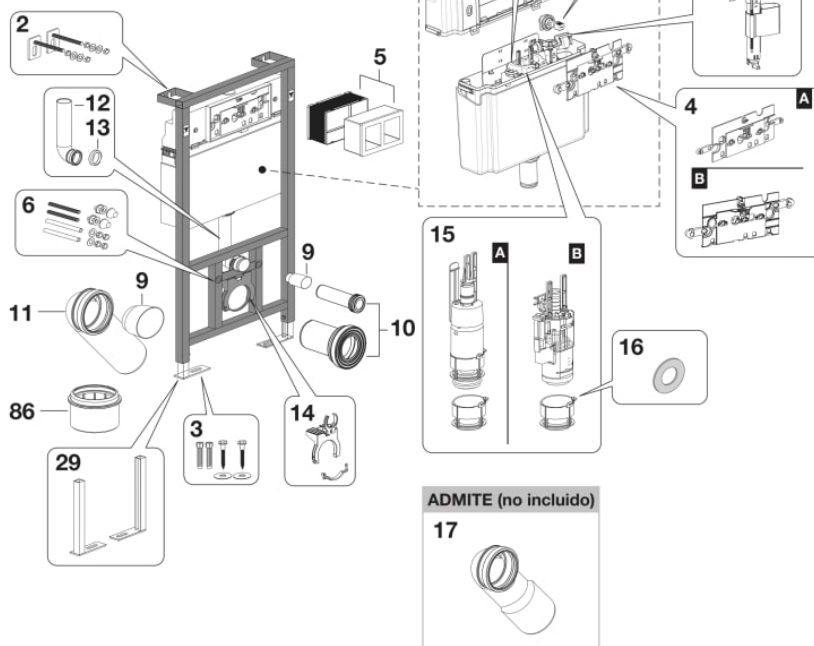

IN-WALL

DUPLO WC - Concealed structure for toilet with dual flush cistern (6/3 L)

DIMENSIONS

| | |
|--------|---------|
| Length | 500 mm |
| Width | 140 mm |
| Height | 1120 mm |

SPARE-PARTS

| | | | | | |
|--|------------|----|--------------------------------|----------|-----------|
| Support kit for Duplo mechanisms | AV0027600R | 1 | | EUR33.20 | null null |
| Wall In System bottom support kit | AV0001800R | 1 | | EUR31.70 | null null |
| Frame-wall fixation kit in Wall | AV0011800R | 2 | | EUR38.40 | null null |
| Wall In System structure fixation kit | AV0001900R | 3 | 2 ut | EUR11.80 | null null |
| Duplo control board kit | AV0025700R | 4 | | EUR53.00 | null null |
| In Wall drive and fixation cover kit | AV0011900R | 4 | | EUR54.80 | null null |
| Built-in box kit for Wall In System | AV0001200R | 5 | | EUR47.10 | null null |
| Wall In System toilet fixation kit to wall | AV0001000R | 6 | | EUR19.50 | null null |
| Fill valve for Duplo WC 3/8' plastic | AV0025600R | 7 | | EUR36.50 | null null |
| 1/2" and flexible step wrench kit for Duplo | AV0040400R | 8 | | EUR54.60 | null null |
| 1/2" Stopcock kit + hose + In-Wall protection | AV0014600R | 8 | | EUR37.20 | null null |
| In Wall pipe protector kit | AV0012000R | 9 | | EUR26.60 | null null |
| Toilet to wall connection pipe kit for Wall In systems | AV0002900R | 10 | | EUR24.40 | null null |
| Wall In System toilet evacuation elbow kit | AV0001100R | 11 | Ø90 | EUR72.40 | null null |
| Elbow + gasket kit for Duplo tank | AV0027300R | 12 | | EUR22.10 | null null |
| Elbow gasket kit on Duplo tank | AV0027500R | 13 | | EUR10.40 | null null |
| Wall In System tank flushing gasket kit | AV0001400R | 13 | | EUR9.06 | null null |
| Wall In System clamp kit | AV0003000R | 14 | | EUR26.60 | null null |
| Flush valve for Duplo WC (after 2015) | AV0031300R | 15 | Dual flush | EUR80.20 | null null |
| Flush valve for Duplo WC (before 2015) | AV0031100R | 15 | Dual flush | EUR80.20 | null null |
| Sealing gasket for flush mechanism in Duplo cistern | AV0025900R | 16 | | EUR12.30 | null null |
| Pro WC System side fixation kit | AV0004900R | 29 | | EUR37.60 | null null |
| 90/100 Duplo adapter kit | AV0022200R | 86 | Adapter from Ø90 to Ø100 | EUR11.60 | null null |